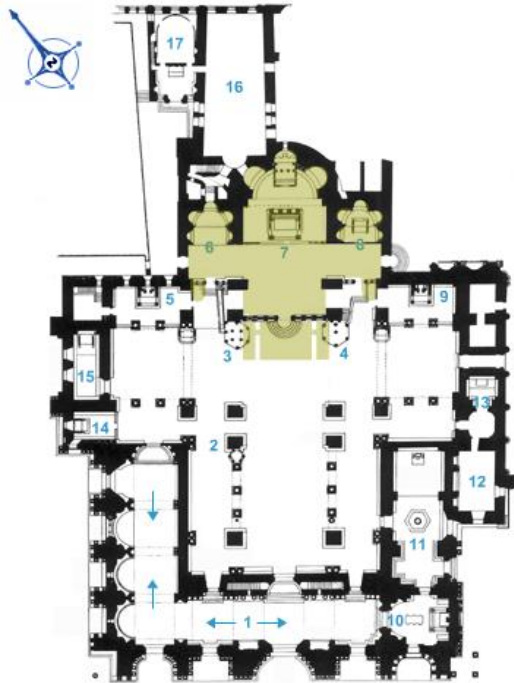

# Χάρτης της Βασιλικής του Αγίου Μάρκου

- Basilica map -

1. Atrium of Narthex
2. Crucifix Capital
3. North Ambo
4. South Ambo
5. Nikopeia's Altar
6. St. Peter's Chapel
7. Presbitery
8. St. Clement's Chapel
9. St. Leonard's Altar
10. Zen's Chapel
11. Baptistry
12. Treasure
13. Sanctuary
14. Mascoli chapel
15. St. Isadore's chapel
16. Sacristy
17. St. Theodore's church

 Crypt level