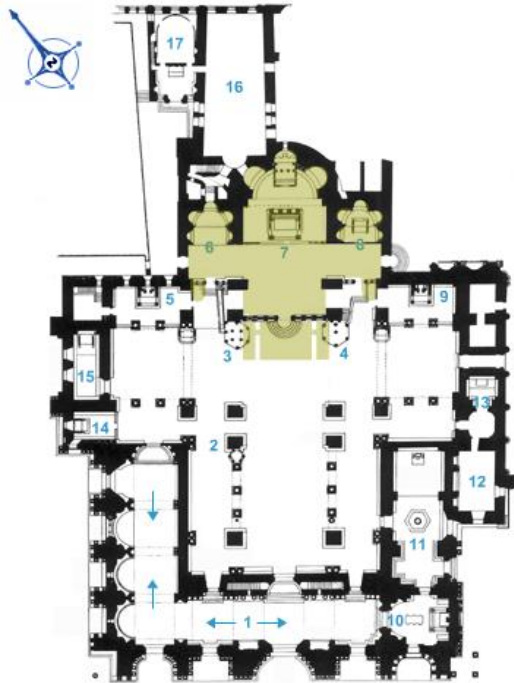

Χάρτης της Βασιλικής του Αγίου Μάρκου

- Basilica map -

1. Atrium of Narthex
2. Crucifix Capital
3. North Ambo
4. South Ambo
5. Nikopeia's Altar
6. St. Peter's Chapel
7. Presbitery
8. St. Clement's Chapel
9. St. Leonard's Altar
10. Zen's Chapel
11. Baptistry
12. Treasure
13. Sanctuary
14. Mascoli chapel
15. St. Isadore's chapel
16. Sacristy
17. St. Theodore's church

 Crypt level